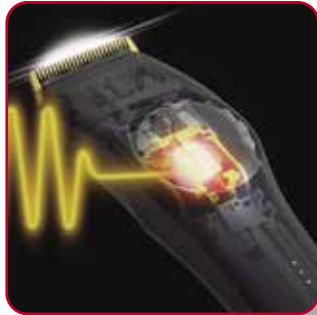

A new focus of technology

Hair clipper ER-GP90

More power and autonomy

New constant control linear motor 2.0 for a clean cut with just one pass

150
MIN
Autonomy

New wireless cutting autonomy

More cutting finessel

New cutting height adjustment in increments of 0.2 mm

More visible dial adjustment

X-taper blade 2.0 for a soft, clean, precise cut

LED indicator of battery and recharging level

8 cutting lengths with 4 comb-attachments and a charging stand