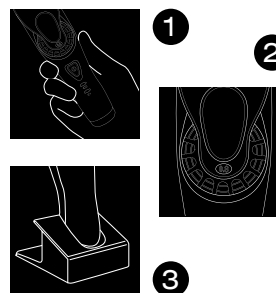

#### JAPANESE BLADE TECH

Japanese blades, sharpened to a 45° cutting angle for the closest cut, with a new DLC (Diamond Like Carbon) coating that conducts less heat for added comfort. A pledge of quality for you and your clientele.

#### A CONSTANT CONTROL LINEAR MOTOR FOR EVEN MORE POWER!

The constant control, 10,000 rpm linear motor assures constant cutting power regardless of the battery charge level or the thickness of the hair.

#### THE HIGHEST DEGREE OF ERGONOMICS!

The ultra-light ER-FGP84 is designed to provide maximum comfort combined with cutting pleasure. Quiet sound, a molded shell with a soft anti-slip covering, and feather weight (245 grams), are important advantages to prevent

MSDs (musculoskeletal disorders). The clean design blends with the esthetics of new salons.

- ① Ultra-natural grip for mixing cutting techniques
- ② Ergonomic cutting height dial adjustment: for left- and right-handed stylists
- ③ Ultra-compact charging and storage stand optimizes your workspace