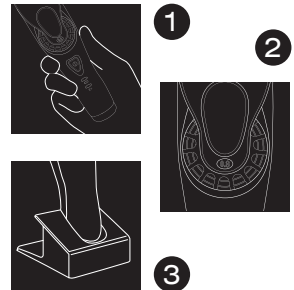

JAPANESE BLADE TECH

Japanese blades, sharpened to a 45° cutting angle for the closest cut, with a new DLC (Diamond Like Carbon) coating that conducts less heat for added comfort. A pledge of quality for you and your clientele.

A CONSTANT CONTROL LINEAR MOTOR FOR EVEN MORE POWER!

Cuts 62,000 hairs per second with no loss of power, even on the thickest hair! The constant control, 10,000 rpm linear motor assures constant cutting power regardless of the battery charge level or the thickness of the hair.

THE HIGHEST DEGREE OF ERGONOMICS!

The ultra-light ER-FGP84 is designed to provide maximum comfort combined with cutting pleasure. Quiet sound, a molded shell with a soft anti-slip covering, and feather weight (245 grams), are important advantages to prevent

MSDs (musculoskeletal disorders). The clean design blends with the esthetics of new salons.

- ① Ultra-natural grip for mixing cutting techniques
- ② Ergonomic cutting height dial adjustment: for left- and right-handed stylists
- ③ Ultra-compact charging and storage stand optimizes your workspace